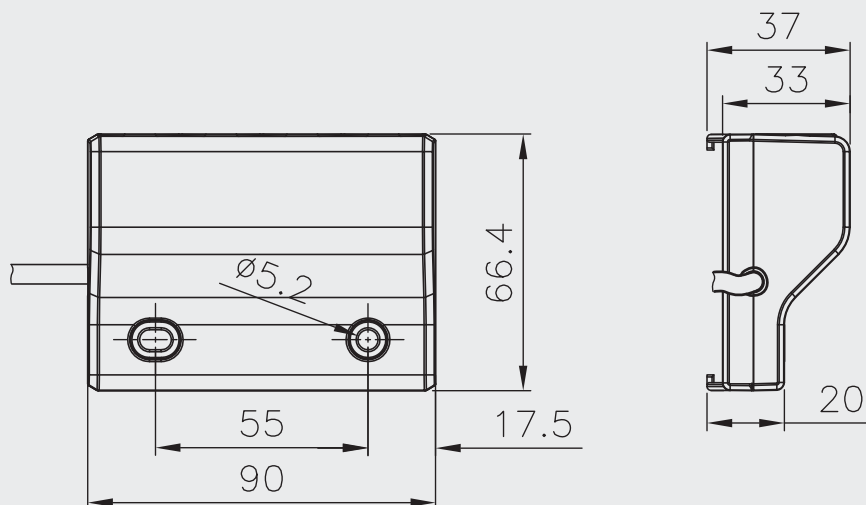

TJB2 Series

+

○ Comfort-motion

○ Care-motion

Feature

- Junction box with 2 actuators and 2 handsets
- Compact design

+

+