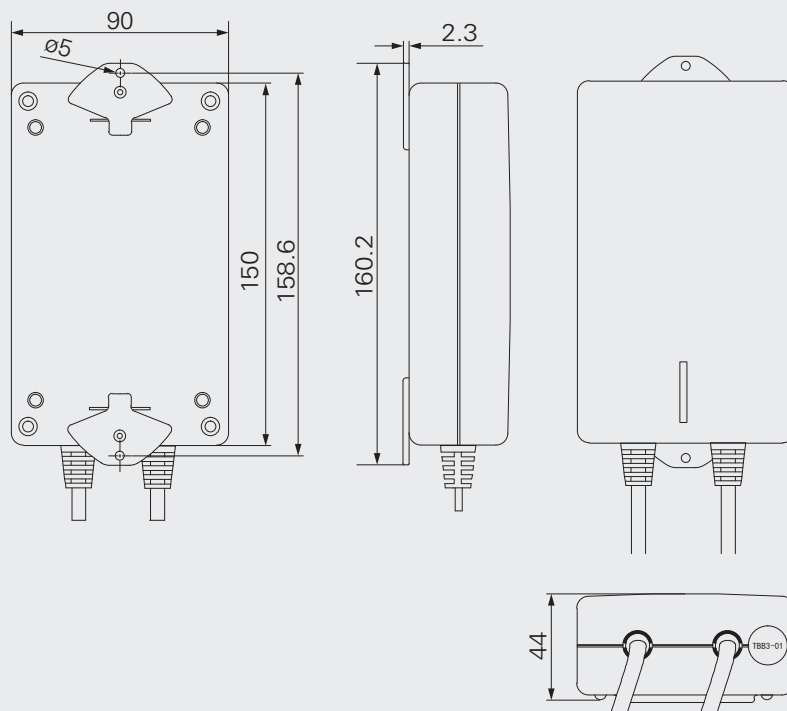

### Feature

- Output voltage and capacity: 25.2V DC / 1.8 Ah (lithium battery)
- Color: black or grey
- Protection class: IP42
- Buzzer available

+

+

# TBB3 Ordering Key

Version: B

REV.B	T	B	B	3	-	X	X	X	X	X	X
<b>Color</b>											
Black						1					
Grey( Pantone 428C)						2					
<b>IP protection</b>											
IP42							1				
<b>Input plug type</b>											
Small 01 (male plug)								1			
Long DIN 5P 240° (male plug), 180° plug angle								2			
Customize								A			
<b>Input cable length</b>											
100mm (for small 01); 150mm(DIN 5P)									1		
1m									2		
Customize									A		
<b>Output plug type</b>											
Small 01 (female plug, with anti pulling buckle)										1	
Long DIN 5P 240° (female plug, with anti pulling buckle)										2	
Customize										A	
<b>Output cable length</b>											
100mm (for small 01); 150mm(DIN 5P)											1
1m											2
Customize											A
<b>Buzzer</b>											
Without											0
With (standard)											1