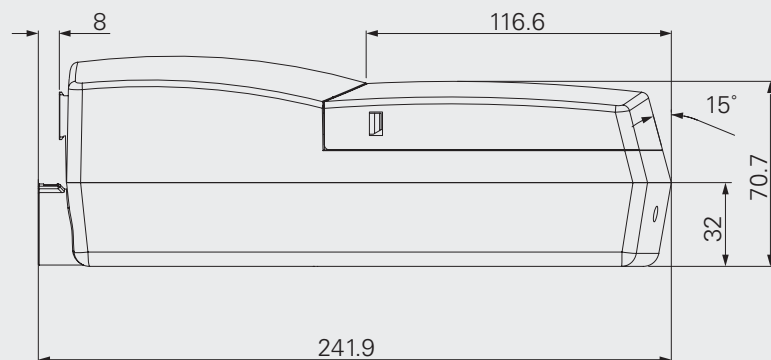

### Feature

- Voltage: 100V AC, 120V AC, or 230V AC
- Plug support: EU, USA, AUS, UK, JPN, or customized
- Number of actuators: 1~4
- Color: black or grey
- Protection class: IP42, IP54, or IP66
- Built-in transformer type: EI, toroidal, or SMPS
- Maximum output: 29V DC, 6A
- EN60601-1 and UL60601-1 compliant

+

+

**TC1 Ordering Key:**

Version: D

REV.D	T	C	1	-	X	X	X	-	X	X	X	X
<b>Voltage</b>												
100VAC			1									
120VAC			2									
230VAC			3									
<b>Plug</b>												
EU					1							
USA					2							
AUS					3							
UK					4							
JPN					5							
Others					A							
<b>Number of actuators</b>												
1							1					
2							2					
3							3					
4							4					
<b>Color</b>												
Black								1				
Grey (Pantone428C)								2				
<b>Cable length</b>												
Straight, 2m									1			
Straight, 4m									2			
Customized									A			
<b>IP protection</b>												
IP42										1		
IP54										2		
IP66										3		
<b>Fixation</b>												
On the actuator (TA1)											1	
On the bed frame											2	
On the actuator (TA7)											3	
<b>Grounding function</b>												
Without												0
With												1