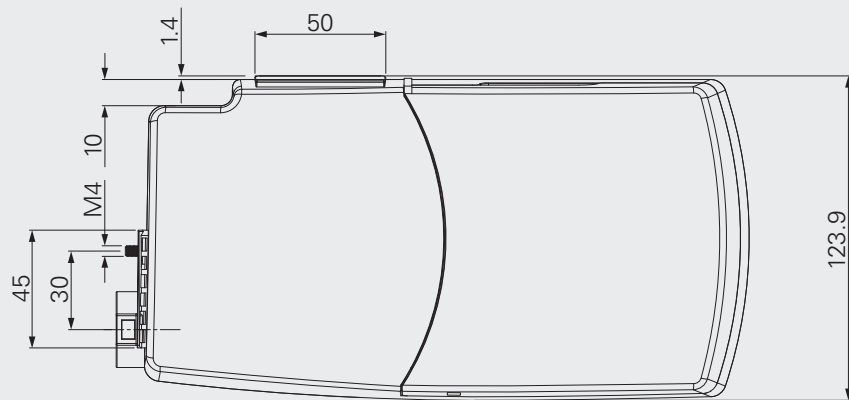

+

+

**TC1 Ordering Key:**

Version: D

REV.D	T	C	1	-	X	X	X	-	X	X	X	X
<b>Voltage</b>												
100VAC			1									
120VAC			2									
230VAC			3									
<b>Plug</b>												
EU					1							
USA					2							
AUS					3							
UK					4							
JPN					5							
Others					A							
<b>Number of actuators</b>												
1							1					
2							2					
3							3					
4							4					
<b>Color</b>												
Black								1				
Grey (Pantone428C)								2				
<b>Cable length</b>												
Straight, 2m									1			
Straight, 4m									2			
Customized									A			
<b>IP protection</b>												
IP42										1		
IP54										2		
IP66										3		
<b>Fixation</b>												
On the actuator (TA1)											1	
On the bed frame											2	
On the actuator (TA7)											3	
<b>Grounding function</b>												
Without												0
With												1