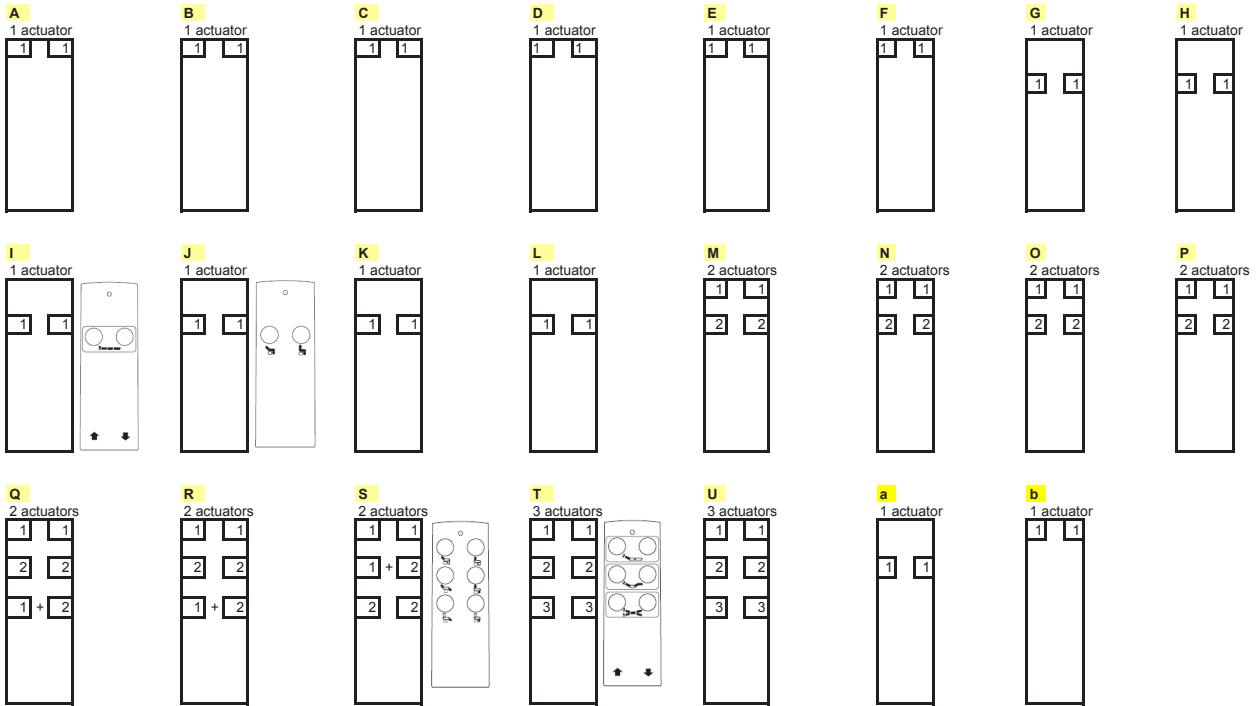

Options

- Safety key
- Color: black

TH7R Ordering Key:

Version: C

REV.C	T	H	7	R	-	X	X	X	-	X	X	X
Number of actuators												
1						1						
2						2						
3						3						
4						4						
Plug												
DIN 8P, for TC2 / TC3 / TC7						1						
RJ 10P, 90°, for TC1 / TC8 / TC10						2						
DIN 8P, 180°, for extension cable						4						
RJ 10P, 180°, for TC6 / TC9 / extension cable						5						
Customized						A						
Color												
Black							1					
IP protection												
None								0				
Safety key												
Without										0		
With										1		
Key definition												
A~; see appendix											A~	
Customized											1	
Cable length												
1~; see appendix												1~
Customized												A

Version	Date	Description
C	2011/6/22	Revise plug option #4 and add option #5

Printed: Nov. 2011

Appendix:

Key Definition:

Cable Length:

CODE	Length (mm)		
	A	B	C
1	1000	300	200
2	1200	300	300
3	1400	300	400
4	2400	0	0
5	0	600	0
6	1000	200	200
A	Customized		