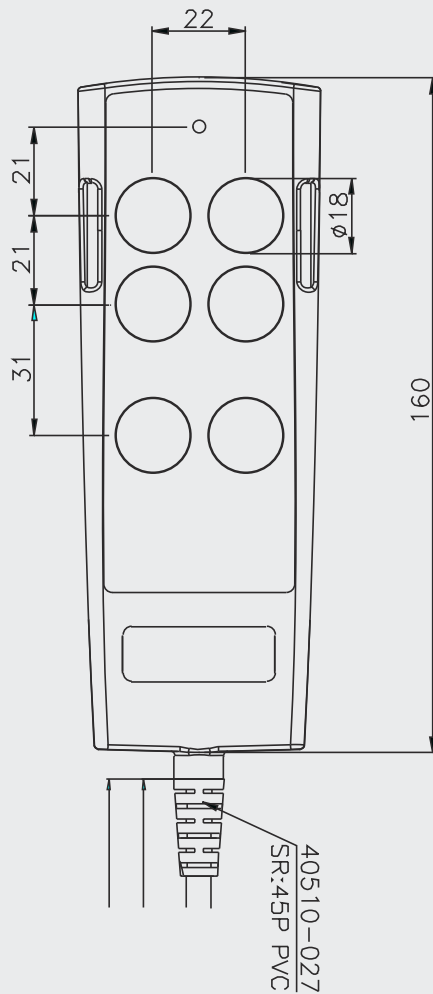

TH7R Series

○ Comfort-motion

Feature

- Easy-to-touch big rubber buttons
- Up to 6 buttons
- ABS as standard material
- LED indication
- Compatible with all TIMOTION TC-series control box
- Comply with CE & RoHS requirements

Options

- Safety key
- Color: black

TH7R Ordering Key:

Version: C

REV.C	T	H	7	R	-	X	X	X	-	X	X	X
Number of actuators												
1						1						
2						2						
3						3						
4						4						
Plug												
DIN 8P, for TC2 / TC3 / TC7						1						
RJ 10P, 90°, for TC1 / TC8 / TC10						2						
DIN 8P, 180°, for extension cable						4						
RJ 10P, 180°, for TC6 / TC9 / extension cable						5						
Customized						A						
Color												
Black							1					
IP protection												
None								0				
Safety key												
Without										0		
With										1		
Key definition												
A~; see appendix											A~	
Customized											1	
Cable length												
1~; see appendix												1~
Customized												A

Version	Date	Description
C	2011/6/22	Revise plug option #4 and add option #5

Printed: Nov. 2011

Appendix:

Key Definition:

Cable Length:

CODE	Length (mm)		
	A	B	C
1	1000	300	200
2	1200	300	300
3	1400	300	400
4	2400	0	0
5	0	600	0
6	1000	200	200
A	Customized		